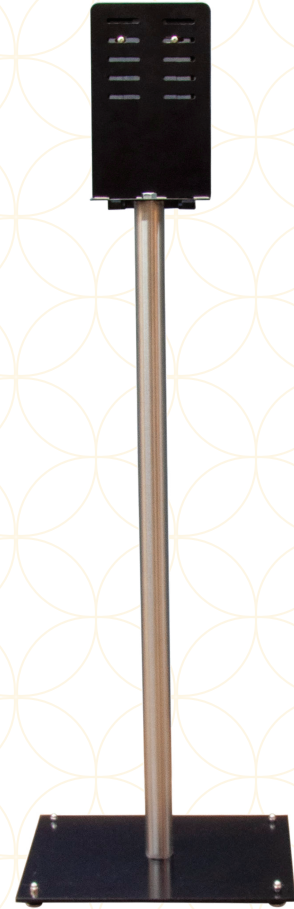

(Modern Series) Hand Sanitizer System

New!

*Motion Activated,
Touchless Dispenser
(Sanitizer Not Included)*

TOUCHLESS DISPENSER
(Sanitizer Not Included)
Product #260002

Profile View

*Powder-Coated
Mounting Plate & Base*

**MODERN SERIES
(COMPLETE
UNIT—STAND &
DISPENSER)**
Product #260000

MODERN SERIES STAND
Product #260001

- Motion Activated, Touchless Dispenser
 - Refillable Plastic Bottle—1000ml Capacity
 - Requires 4 "C" Batteries (Not Included)
 - Dispenses Gel
- Heavyweight, Free-standing Design
 - Less Likely to Tip or Get Blown Over
 - Easy to Assemble and Move
- Powder-Coated Mounting Plate and Base
 - Two Universal Mounting Options
 - Theft Resistant Mounting Plate With Screws
 - Two-sided Tape Mount (Tape Not Included)
- Stands 49-1/2" Tall When Assembled

ITEM #	ITEM	SIZE
260000	Modern Series (Stand & Dispenser)	15-3/4"W x 11/3/4"D x 49-1/2"H
260001	Modern Series Stand	15-3/4"W x 11/3/4"D x 49-1/2"H
260002	Motion Activated, Touchless Dispenser	---

FOR INFORMATION, CONTACT: